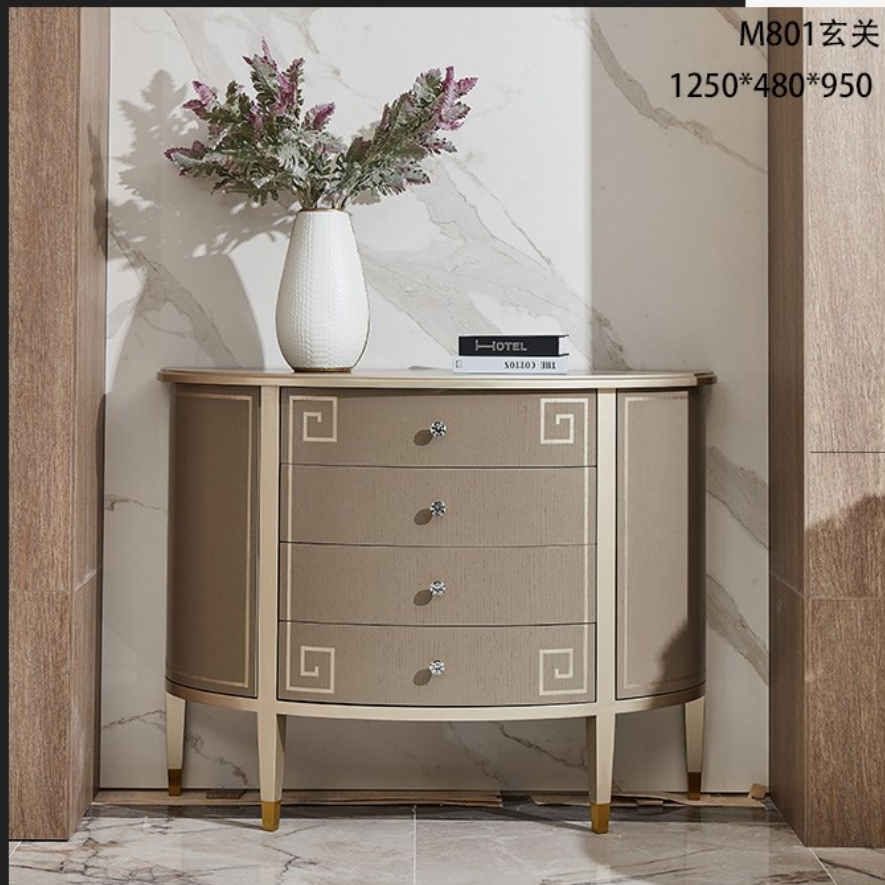

THE BEAUTY
OF THE ROYAL
FAMILY

M807餐桌
580*540*1000

LUXURY
QUALITY
AND
DETAILS

奢品质·重细节

M801玄关
1250*480*950

SITTING ALONE IN THE CORNER OF THE YEARS, THE FINGERTIPS
FLOWING WITH THE BEAUTY OF SUNSHINE.

A LIFE OF LUXURY